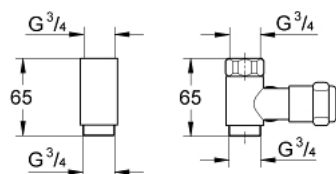

41 043 000 ORIGINAL WAS® VENTIL "MIXER" 3/4"

**PRODUCT DESCRIPTION**

- Colour: chrome
- zidna ugradnja
- za zidne baterije 1/2"
- desni spoj
- grease chamber headpart 1/2" for closable hose connection
- non-return valve type EB
- držač razmaka
- zaštićeno protiv povrata vode
- GROHE LongLife premaz
- for combination with pipe ventilating valve type HB 41 239 000

## 41 043 000 ORIGINAL WAS® VENTIL "MIXER" 3/4"