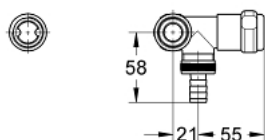

41 043 000 ORIGINAL WAS® VENTIL "MIXER" 3/4"

**PRODUCT DESCRIPTION**

- Colour: chrome
- zidna ugradnja
- za zidne baterije 1/2"
- desni spoj
- grease chamber headpart 1/2" for closable hose connection
- non-return valve type EB
- držač razmaka
- zaštićeno protiv povrata vode
- GROHE LongLife premaz
- for combination with pipe ventilating valve type HB 41 239 000