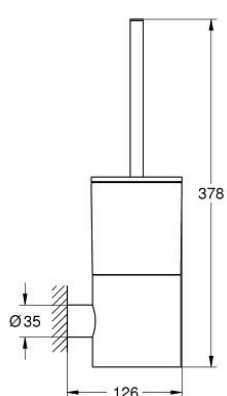

40 892 GL0 ATRIO SET WC ČETKE

PRODUCT DESCRIPTION

- Colour: cool sunrise
- material: glass / metal
- zidna ugradnja
- concealed fastening
- GROHE LongLife premaz