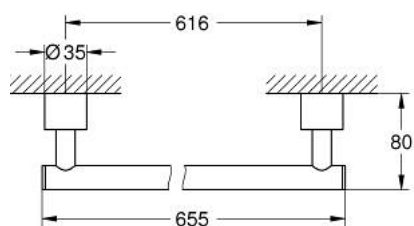

40 889 AL0 ATRIO DRŽAČ ZA PEŠKIR

PRODUCT DESCRIPTION

- Colour: brushed hard graphite
- 650 mm (drilling length 600 mm)
- material: metal
- concealed fastening
- GROHE LongLife premaz