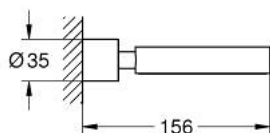

40 885 GL0 ATRIO DRŽAČ

PRODUCT DESCRIPTION

- Colour: cool sunrise
- fits soap dish 40 883 000 or hair dryer inlet 40 964 001 (please order separately)
- material: metal
- concealed fastening
- GROHE LongLife premaz