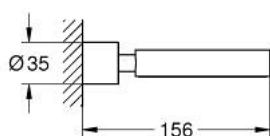

40 885 DA0 **ATRIO DRŽAČ**

PRODUCT DESCRIPTION

- Colour: warm sunset
- fits soap dish 40 883 000 or hair dryer inlet 40 964 001 (please order separately)
- material: metal
- concealed fastening
- GROHE LongLife premaz