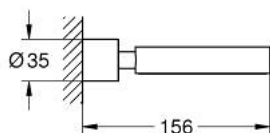

40 885 000 ATRIO DRŽAČ

PRODUCT DESCRIPTION

- Colour: chrome
- fits soap dish 40 883 000 or hair dryer inlet 40 964 001 (please order separately)
- material: metal
- concealed fastening
- GROHE LongLife premaz