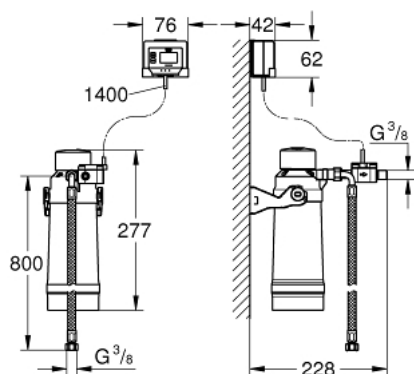

40 876 000 GROHE BLUE ULTRASAFE FILTER STARTER SET

PRODUCT DESCRIPTION

- sastoji se od:
- GROHE Blue filter head
- GROHE Blue Ultrasafe filter retains microplastic > 1 µm, 99.999 % of bacteria and 99,5 % of lead
- reduces substances responsible for unpleasant taste and odor, e.g. chlorine
- filter capacity 3000 l, the filter must be replaced after 6 months of use
- flow meter for filter lifetime measurement including 2 x AA batteries
- compatible with GROHE Blue Pure single faucets

40 876 000 GROHE BLUE ULTRASAFE FILTER STARTER SET

SPARE PARTS, јул 2021 – now

- 1: Ručica (Spare part-nr. 48510000)
- 2: Prsten armature (Spare part-nr. 07419000)
- 3: Mešač (Spare part-nr. 46963000)
- 4: null (Spare part-nr. 48620000)
- 5: Flow control (Spare part-nr. 48343000)
- 6: Sklop za učvršćivanje držača (Spare part-nr. 48384000)
- 7: Potporna ploča (Spare part-nr. 05334000)