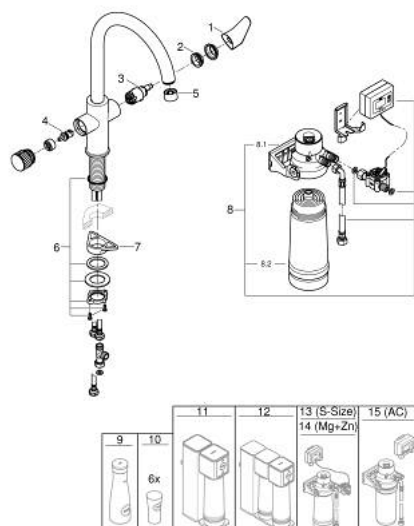

40 876 000 GROHE BLUE ULTRASAFE FILTER STARTER SET

PRODUCT DESCRIPTION

- sastoji se od:
- GROHE Blue filter head
- GROHE Blue Ultrasafe filter retains microplastic > 1 µm, 99.999 % of bacteria and 99,5 % of lead
- reduces substances responsible for unpleasant taste and odor, e.g. chlorine
- filter capacity 3000 l, the filter must be replaced after 6 months of use
- flow meter for filter lifetime measurement including 2 x AA batteries
- compatible with GROHE Blue Pure single faucets

40 876 000 GROHE BLUE ULTRASAFE FILTER STARTER SET

SPARE PARTS, јул 2021 – now

- 1: Ručica (Spare part-nr. 48510000)
- 2: Prsten armature (Spare part-nr. 07419000)
- 3: Mešač (Spare part-nr. 46963000)
- 4: null (Spare part-nr. 48620000)
- 5: Flow control (Spare part-nr. 48343000)
- 6: Sklop za učvršćivanje držača (Spare part-nr. 48384000)
- 7: Potporna ploča (Spare part-nr. 05334000)