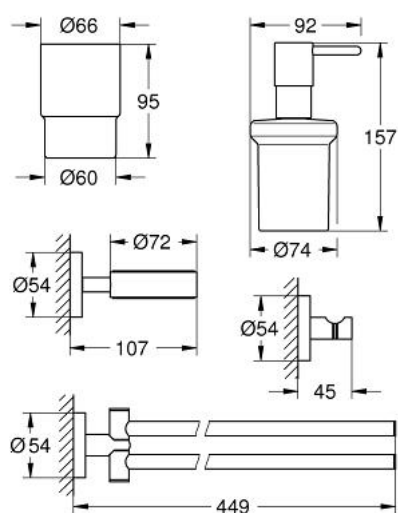

### PRODUCT DESCRIPTION

- Colour: chrome
- material: metal
- sastoji se od:
  - soap dispenser with holder (40 448 001)
  - crystal glass with holder (40 447 001)
  - double towel bar (40 371 001), suitable for screwing only (including screws and dowels)
  - robe hook (40 364 001)
  - concealed fastening
  - GROHE LongLife premaz
  - suitable for screwing (including screws and dowels) or gluing (glue 40 915 000 sold separately)