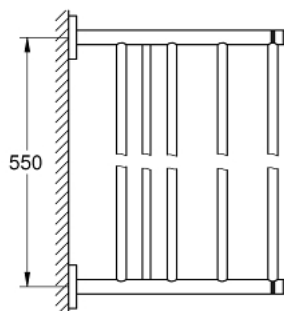

40 800 GN1 ESSENTIALS MULTI BATH TOWEL RACK

PRODUCT DESCRIPTION

- Colour: brushed cool sunrise
- material: metal
- 604 mm (drilling length 550 mm)
- concealed fastening
- GROHE LongLife premaz
- suitable for screwing (including screws and dowels)