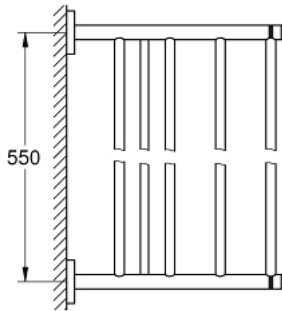

### PRODUCT DESCRIPTION

- Colour: cool sunrise
- material: metal
- 604 mm (drilling length 550 mm)
- concealed fastening
- GROHE LongLife premaz
- suitable for screwing (including screws and dowels)