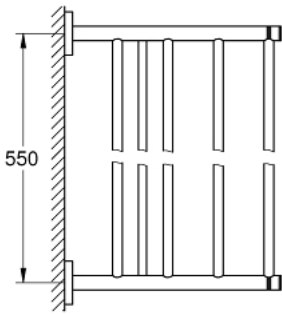

40 800 DL1 ESSENTIALS MULTI BATH TOWEL RACK

PRODUCT DESCRIPTION

- Colour: brushed warm sunset
- material: metal
- 604 mm (drilling length 550 mm)
- concealed fastening
- GROHE LongLife premaz
- suitable for screwing (including screws and dowels)