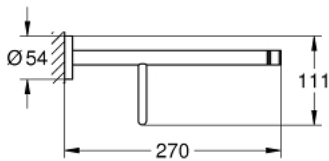

40 800 DL1 ESSENTIALS MULTI BATH TOWEL RACK

PRODUCT DESCRIPTION

- Colour: brushed warm sunset
- material: metal
- 604 mm (drilling length 550 mm)
- concealed fastening
- GROHE LongLife premaz
- suitable for screwing (including screws and dowels)