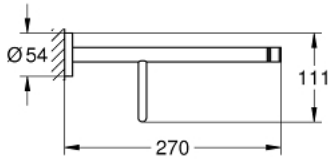

40 800 DC1 ESSENTIALS MULTI BATH TOWEL RACK

PRODUCT DESCRIPTION

- Colour: supersteel
- material: metal
- 604 mm (drilling length 550 mm)
- concealed fastening
- GROHE LongLife premaz
- suitable for screwing (including screws and dowels)