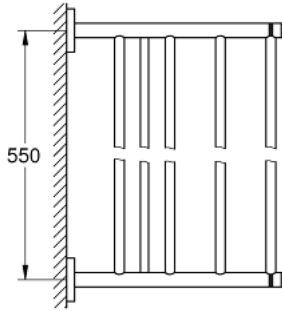

40 800 DC1 ESSENTIALS MULTI BATH TOWEL RACK

PRODUCT DESCRIPTION

- Colour: supersteel
- material: metal
- 604 mm (drilling length 550 mm)
- concealed fastening
- GROHE LongLife premaz
- suitable for screwing (including screws and dowels)