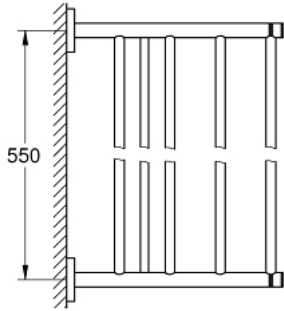

40 800 AL1 ESSENTIALS MULTI BATH TOWEL RACK

PRODUCT DESCRIPTION

- Colour: brushed hard graphite
- material: metal
- 604 mm (drilling length 550 mm)
- concealed fastening
- GROHE LongLife premaz
- suitable for screwing (including screws and dowels)