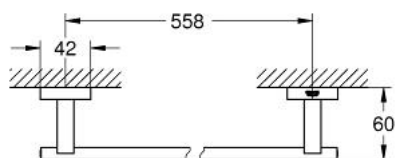

40 778 001 ESSENTIALS CUBE MASTER BATHROOM ACCESSORIES SET 4-IN-1

PRODUCT DESCRIPTION

- Colour: chrome
- material: metal
- sastoji se od:
 - robe hook (40 511 001)
 - towel ring (40 510 001)
 - toilet paper holder (40 507 001)
 - towel rail, 558 mm (40 509 001)
- concealed fastening
- GROHE LongLife premaz