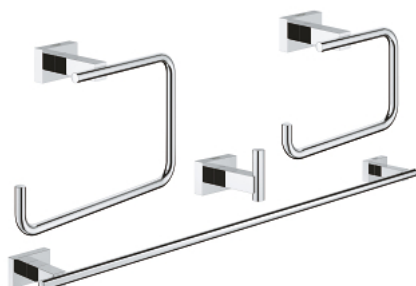

40 778 001 ESSENTIALS CUBE MASTER BATHROOM ACCESSORIES SET 4-IN-1

PRODUCT DESCRIPTION

- Colour: chrome
- material: metal
- sastoji se od:
 - robe hook (40 511 001)
 - towel ring (40 510 001)
 - toilet paper holder (40 507 001)
 - towel rail, 558 mm (40 509 001)
- concealed fastening
- GROHE LongLife premaz