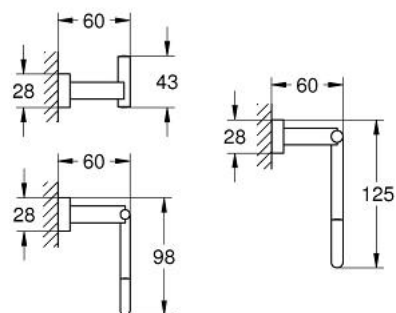

40 778 001 ESSENTIALS CUBE MASTER BATHROOM ACCESSORIES SET 4-IN-1

PRODUCT DESCRIPTION

- Colour: chrome
- material: metal
- sastoji se od:
 - robe hook (40 511 001)
 - towel ring (40 510 001)
 - toilet paper holder (40 507 001)
 - towel rail, 558 mm (40 509 001)
- concealed fastening
- GROHE LongLife premaz