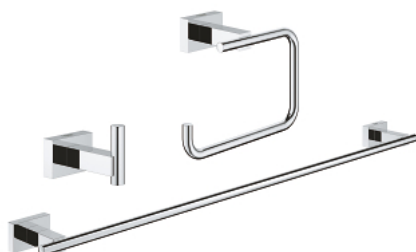

40 777 001 ESSENTIALS CUBE GUEST BATHROOM ACCESSORIES SET 3-IN-1

PRODUCT DESCRIPTION

- Colour: chrome
- material: metal
- sastoji se od:
 - robe hook (40 511 001)
 - toilet paper holder (40 507 001)
 - towel rail, 558 mm (40 509 001)
- concealed fastening
- GROHE LongLife premaz