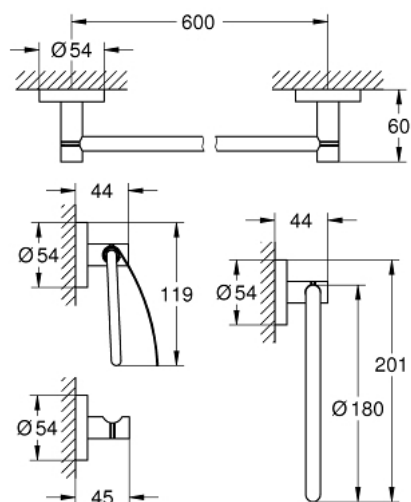

40 776 001 ESSENTIALS MASTER BATHROOM ACCESSORIES SET 4-IN-1

PRODUCT DESCRIPTION

- Colour: chrome
- material: metal
- sastoji se od:
 - towel ring (40 365 001)
 - robe hook (40 364 001)
 - toilet paper holder (40 367 001)
 - towel rail, 600 mm (40 366 001)
- concealed fastening
- GROHE LongLife premaz
- suitable for screwing (including screws and dowels) or gluing (glue 40 915 000 sold separately - 5 x needed)