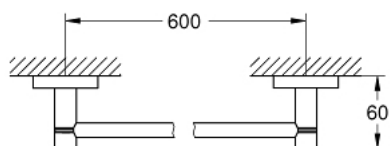

### PRODUCT DESCRIPTION

- Colour: supersteel
- material: metal
- sastoji se od:
  - towel rail, 600 mm (40 366 001)
  - robe hook (40 364 001)
  - toilet paper holder (40 367 001)
- concealed fastening
- GROHE LongLife premaz
- suitable for screwing (including screws and dowels) or gluing (glue 40 915 000 sold separately - 4 x needed)