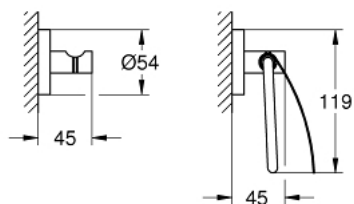

### PRODUCT DESCRIPTION

- Colour: supersteel
- material: metal
- sastoji se od:
  - towel rail, 600 mm (40 366 001)
  - robe hook (40 364 001)
  - toilet paper holder (40 367 001)
- concealed fastening
- GROHE LongLife premaz
- suitable for screwing (including screws and dowels) or gluing (glue 40 915 000 sold separately - 4 x needed)