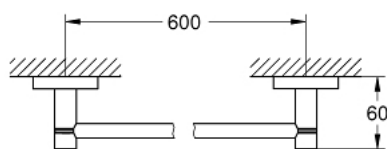

40 775 001 ESSENTIALS GUEST BATHROOM ACCESSORIES SET 3-IN-1

PRODUCT DESCRIPTION

- Colour: chrome
- material: metal
- sastoji se od:
 - towel rail, 600 mm (40 366 001)
 - robe hook (40 364 001)
 - toilet paper holder (40 367 001)
- concealed fastening
- GROHE LongLife premaz
- suitable for screwing (including screws and dowels) or gluing (glue 40 915 000 sold separately - 4 x needed)