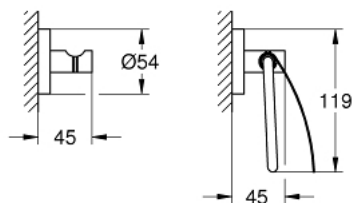

40 775 001 ESSENTIALS GUEST BATHROOM ACCESSORIES SET 3-IN-1

PRODUCT DESCRIPTION

- Colour: chrome
- material: metal
- sastoji se od:
 - towel rail, 600 mm (40 366 001)
 - robe hook (40 364 001)
 - toilet paper holder (40 367 001)
- concealed fastening
- GROHE LongLife premaz
- suitable for screwing (including screws and dowels) or gluing (glue 40 915 000 sold separately - 4 x needed)