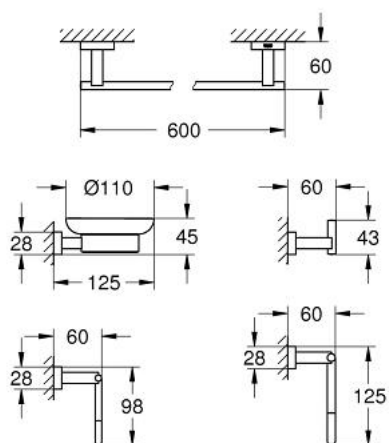

40 758 001 ESSENTIALS CUBE MASTER BATHROOM ACCESSORIES SET 5-IN-1

PRODUCT DESCRIPTION

- Colour: chrome
- material: glass / metal
- sastoji se od:
 - soap dish with holder (40 754 001)
 - towel rail, 558 mm (40 509 001)
 - toilet paper holder (40 507 001)
 - robe hook (40 511 001)
 - towel ring (40 510 001)
- concealed fastening
- GROHE LongLife premaz

40 758 001 **ESSENTIALS CUBE MASTER BATHROOM ACCESSORIES SET 5-IN-1**

SPARE PARTS, новембар 2014 – now

1: Posuda za sapun (Spare part-nr. 40368001)