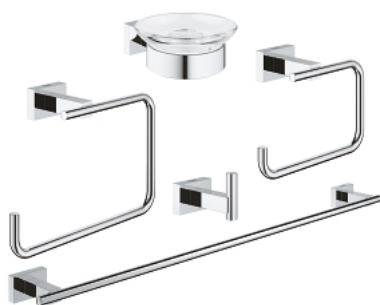

40 758 001 ESSENTIALS CUBE MASTER BATHROOM ACCESSORIES SET 5-IN-1

PRODUCT DESCRIPTION

- Colour: chrome
- material: glass / metal
- sastoji se od:
 - soap dish with holder (40 754 001)
 - towel rail, 558 mm (40 509 001)
 - toilet paper holder (40 507 001)
 - robe hook (40 511 001)
 - towel ring (40 510 001)
- concealed fastening
- GROHE LongLife premaz

40 758 001 **ESSENTIALS CUBE MASTER BATHROOM ACCESSORIES SET 5-IN-1**

SPARE PARTS, новембар 2014 – now

1: Posuda za sapun (Spare part-nr. 40368001)