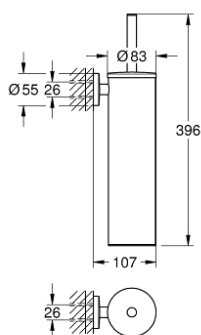

40 696 DC0 ESSENTIALS TOILET BRUSH SET METAL

PRODUCT DESCRIPTION

- Colour: supersteel
- material: metal
- zidna ugradnja
- concealed fastening
- GROHE LongLife premaz
- suitable for screwing (including screws and dowels)
- black brush head
- removable inner plastic container

40 696 DC0 ESSENTIALS TOILET BRUSH SET METAL

SPARE PARTS, ноябрь 2022 – now

1: brush (Spare part-nr. 40743DC0)

1.1: Brush head (Spare part-nr. 40744K00)

2: Spare cup for brush (Spare part-nr. 40745K00)