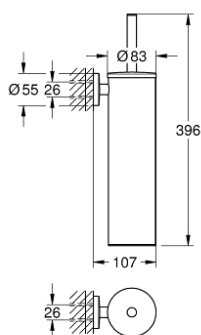

40 696 AL0 ESSENTIALS TOILET BRUSH SET METAL

PRODUCT DESCRIPTION

- Colour: brushed hard graphite
- material: metal
- zidna ugradnja
- concealed fastening
- GROHE LongLife premaz
- suitable for screwing (including screws and dowels)
- black brush head
- removable inner plastic container

40 696 AL0 ESSENTIALS TOILET BRUSH SET METAL

SPARE PARTS, новембар 2022 – now

1: brush (Spare part-nr. 40743AL0)

1.1: Brush head (Spare part-nr. 40744K00)

2: Spare cup for brush (Spare part-nr. 40745K00)