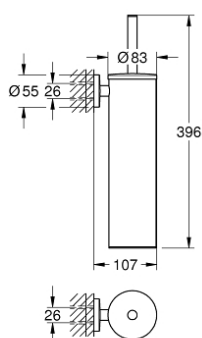

40 696 000 ESSENTIALS TOILET BRUSH SET METAL

PRODUCT DESCRIPTION

- Colour: chrome
- material: metal
- zidna ugradnja
- concealed fastening
- GROHE LongLife premaz
- suitable for screwing (including screws and dowels)
- black brush head
- removable inner plastic container

40 696 000 ESSENTIALS TOILET BRUSH SET METAL

SPARE PARTS, јануар 2021 – now

1: Četka (Spare part-nr. 40743000)

1.1: Brush head (Spare part-nr. 40744K00)

2: Spare cup for brush (Spare part-nr. 40745K00)