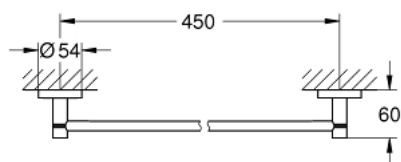

40 688 GL1 ESSENTIALS DRŽAČ ZA PEŠKIR

PRODUCT DESCRIPTION

- Colour: cool sunrise
- material: metal
- 504 mm (drilling length 450 mm)
- concealed fastening
- GROHE LongLife premaz
- suitable for screwing (including screws and dowels) or gluing (glue 40 915 000 sold separately)
- holding force: max. 10 kg
- the specified holding capacity is valid for static (slowly applied) load and intended use only