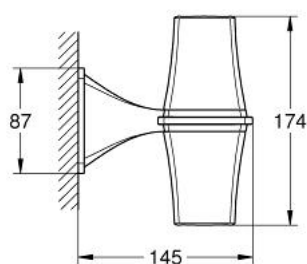

40 661 IG0 GRANDERA LAMPA

PRODUCT DESCRIPTION

- Colour: chrome/gold
- GROHE LongLife premaz
- excluding bulbs
- halogen light, 2x20 watt for G9 light fixture
- 220-240 V (AC), 50/60 Hz
- without lamp, suitable for lamps with energy efficiency class A++ until E

40 661 IG0 GRANDERA LAMPA

SPARE PARTS, јул 2012 – now

1: Staklena lampa (Spare part-nr. 40707000)