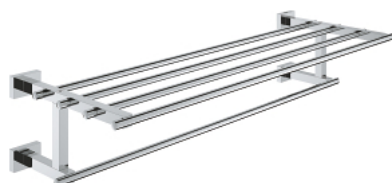

## 40 512 001 ESSENTIALS CUBE MULTI TOWEL RACK

### PRODUCT DESCRIPTION

- Colour: chrome
- material: metal
- 600 mm (drilling length 558 mm)
- concealed fastening
- GROHE LongLife premaz