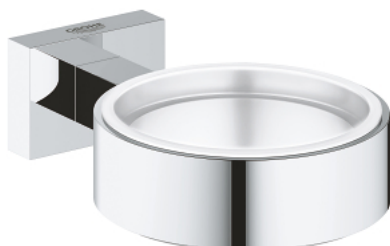

## 40 508 001 ESSENTIALS CUBE DRŽAČ

### PRODUCT DESCRIPTION

- Colour: chrome
- material: metal
- fits to crystal glass (40 372 001)
- soap dish (40 368 xx1) or soap dispenser (40 394 xx1)
- concealed fastening
- GROHE LongLife premaz