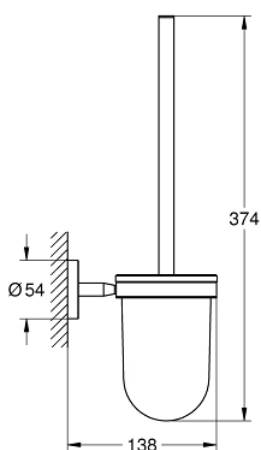

40 463 001 BAUCOSMOPOLITAN SET WC ČETKE

PRODUCT DESCRIPTION

- Colour: chrome
- material: glass / metal
- zidna ugradnja
- concealed fastening
- GROHE LongLife premaz
- suitable for screwing (including screws and dowels) or gluing (glue 40 915 000 sold separately)
- holding force: max. 5 kg
- the specified holding capacity is valid for static (slowly applied) load and intended use only

40 463 001 BAUCOSMOPOLITAN SET WC ČETKE

SPARE PARTS, новембар 2014 – now

1: Rezervna četka (Spare part-nr. 40392000)

1.1: Rezervna glava četke (Spare part-nr. 40791001)

2: Rezervna čaša za WC četku (Spare part-nr. 40589000)