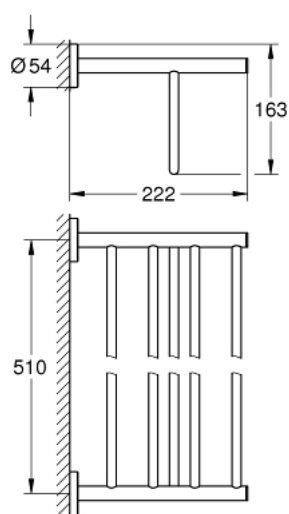

40 462 001 BAUCOSMOPOLITAN MULTI TOWEL RACK

PRODUCT DESCRIPTION

- Colour: chrome
- material: metal
- 564 mm (drilling length 510 mm)
- concealed fastening
- GROHE LongLife premaz
- suitable for screwing (including screws and dowels)