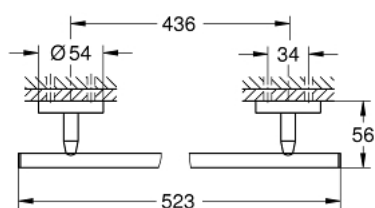

40 459 001 BAUCOSMOPOLITAN DRŽAČ ZA PEŠKIR

PRODUCT DESCRIPTION

- Colour: chrome
- material: metal
- 522 mm (drilling length 430 mm)
- concealed fastening
- GROHE LongLife premaz
- suitable for screwing (including screws and dowels) or gluing (glue 40 915 000 sold separately - 2 x needed)
- holding force: max. 10 kg
- the specified holding capacity is valid for static (slowly applied) load and intended use only