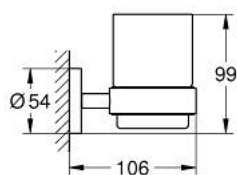

40 447 DC1 ESSENTIALS CRYSTAL GLASS WITH HOLDER

PRODUCT DESCRIPTION

- Colour: supersteel
- material: glass / metal
- sastoji se od:
 - holder (40 369 001)
 - glass cup (40 372 001)
- concealed fastening
- GROHE LongLife premaz
- suitable for screwing (including screws and dowels) or gluing (glue 40 915 000 sold separately)
- holding force: max. 5 kg
- the specified holding capacity is valid for static (slowly applied) load and intended use only