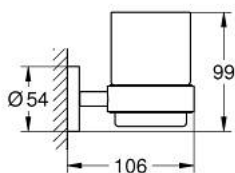

40 447 001 ESSENTIALS CRYSTAL GLASS WITH HOLDER

PRODUCT DESCRIPTION

- Colour: chrome
- material: glass / metal
- sastoji se od:
 - holder (40 369 001)
 - glass cup (40 372 001)
- concealed fastening
- GROHE LongLife premaz
- suitable for screwing (including screws and dowels) or gluing (glue 40 915 000 sold separately)
- holding force: max. 5 kg
- the specified holding capacity is valid for static (slowly applied) load and intended use only