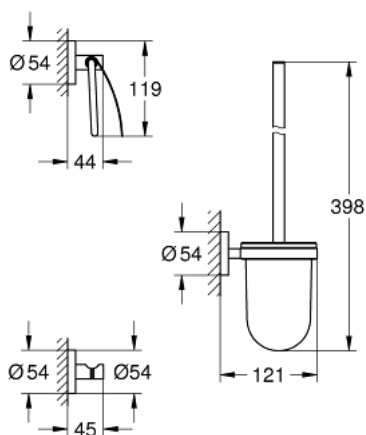

40 407 DC1 ESSENTIALS CITY RESTROOM ACCESSORIES SET 3-IN-1

PRODUCT DESCRIPTION

- Colour: supersteel
- material: glass / metal
- sastoji se od:
 - toilet brush set (40 374 001)
 - robe hook (40 364 001)
 - toilet paper holder (40 367 001)
- concealed fastening
- GROHE LongLife premaz
- suitable for screwing (including screws and dowels) or gluing (glue 40 915 000 sold separately - 3 x needed)

40 407 DC1 ESSENTIALS CITY RESTROOM ACCESSORIES SET 3-IN-1

SPARE PARTS, септембар 2016 – now

1: Rezervna četka (Spare part-nr. 40392DC0)

1.1: Rezervna glava četke (Spare part-nr. 40791001)

2: Rezervna čaša (Spare part-nr. 40393000)