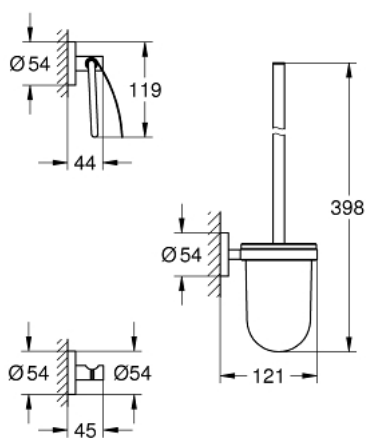

40 407 001 ESSENTIALS CITY RESTROOM ACCESSORIES SET 3-IN-1

PRODUCT DESCRIPTION

- Colour: chrome
- material: glass / metal
- sastoji se od:
 - toilet brush set (40 374 001)
 - robe hook (40 364 001)
 - toilet paper holder (40 367 001)
- concealed fastening
- GROHE LongLife premaz
- suitable for screwing (including screws and dowels) or gluing (glue 40 915 000 sold separately - 3 x needed)

40 407 001 ESSENTIALS CITY RESTROOM ACCESSORIES SET 3-IN-1

SPARE PARTS, новембар 2014 – now

1: Rezervna četka (Spare part-nr. 40392000)

1.1: Rezervna glava četke (Spare part-nr. 40791001)

2: Rezervna čaša (Spare part-nr. 40393000)