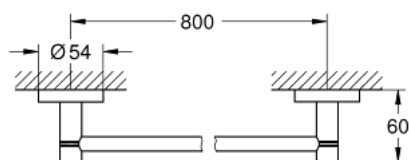

### PRODUCT DESCRIPTION

- Colour: brushed cool sunrise
- material: metal
- 854 mm (drilling length 800 mm)
- concealed fastening
- GROHE LongLife premaz
- suitable for screwing (including screws and dowels) or gluing (glue 40 915 000 sold separately - 2 x needed)
- holding force: max. 10 kg
- the specified holding capacity is valid for static (slowly applied) load and intended use only