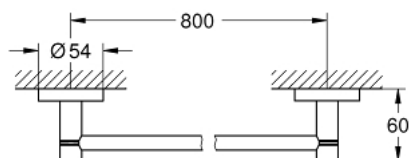

40 386 GL1 ESSENTIALS DRŽAČ ZA PEŠKIR

PRODUCT DESCRIPTION

- Colour: cool sunrise
- material: metal
- 854 mm (drilling length 800 mm)
- concealed fastening
- GROHE LongLife premaz
- suitable for screwing (including screws and dowels) or gluing (glue 40 915 000 sold separately - 2 x needed)
- holding force: max. 10 kg
- the specified holding capacity is valid for static (slowly applied) load and intended use only