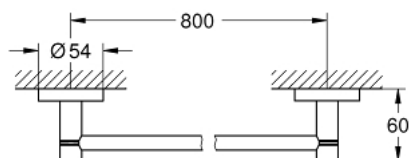

40 386 001 ESSENTIALS DRŽAČ ZA PEŠKIR

PRODUCT DESCRIPTION

- Colour: chrome
- material: metal
- 854 mm (drilling length 800 mm)
- concealed fastening
- GROHE LongLife premaz
- suitable for screwing (including screws and dowels) or gluing (glue 40 915 000 sold separately - 2 x needed)
- holding force: max. 10 kg
- the specified holding capacity is valid for static (slowly applied) load and intended use only