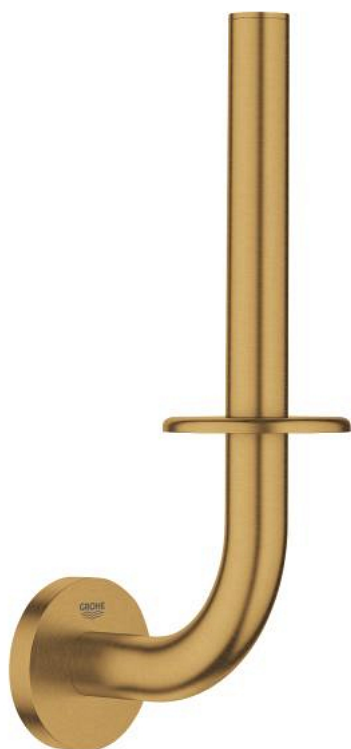

40 385 GN1 ESSENTIALS RESERVE TOILET PAPER HOLDER

PRODUCT DESCRIPTION

- Colour: brushed cool sunrise
- material: metal
- zidna ugradnja
- concealed fastening
- GROHE LongLife premaz
- suitable for screwing (including screws and dowels) or gluing (glue 40 915 000 sold separately)
- holding force: max. 5 kg
- the specified holding capacity is valid for static (slowly applied) load and intended use only