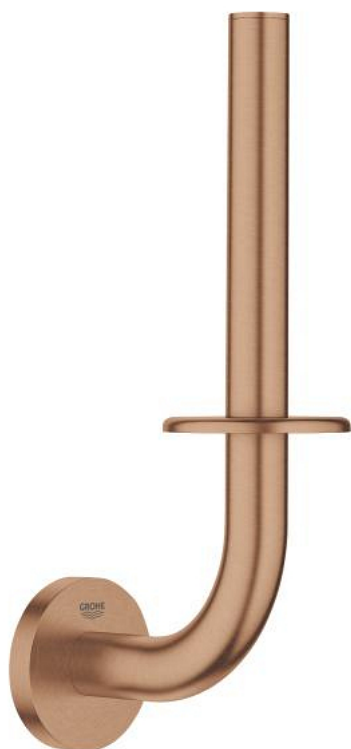

40 385 DL1 ESSENTIALS RESERVE TOILET PAPER HOLDER

PRODUCT DESCRIPTION

- Colour: brushed warm sunset
- material: metal
- zidna ugradnja
- concealed fastening
- GROHE LongLife premaz
- suitable for screwing (including screws and dowels) or gluing (glue 40 915 000 sold separately)
- holding force: max. 5 kg
- the specified holding capacity is valid for static (slowly applied) load and intended use only