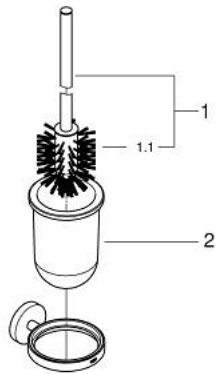

## 40 374 GN1 ESSENTIALS SET WC ČETKE

### PRODUCT DESCRIPTION

- Colour: brushed cool sunrise
- material: glass / metal
- zidna ugradnja
- concealed fastening
- GROHE LongLife premaz
- suitable for screwing (including screws and dowels) or gluing (glue 40 915 000 sold separately)
- holding force: max. 5 kg
- the specified holding capacity is valid for static (slowly applied) load and intended use only

### SPARE PARTS, новембар 2016 – now

- 1: Rezervna četka (Spare part-nr. 40392GN0)
- 1.1: Rezervna glava četke (Spare part-nr. 40791001)
- 2: Rezervna čaša (Spare part-nr. 40393000)