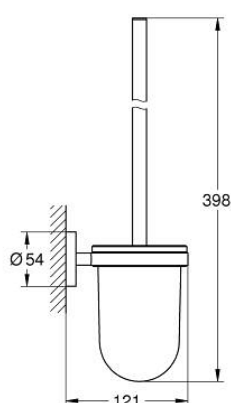

## 40 374 GN1 ESSENTIALS SET WC ČETKE

### PRODUCT DESCRIPTION

- Colour: brushed cool sunrise
- material: glass / metal
- zidna ugradnja
- concealed fastening
- GROHE LongLife premaz
- suitable for screwing (including screws and dowels) or gluing (glue 40 915 000 sold separately)
- holding force: max. 5 kg
- the specified holding capacity is valid for static (slowly applied) load and intended use only

### SPARE PARTS, новембар 2016 – now

- 1: Rezervna četka (Spare part-nr. 40392GN0)
- 1.1: Rezervna glava četke (Spare part-nr. 40791001)
- 2: Rezervna čaša (Spare part-nr. 40393000)