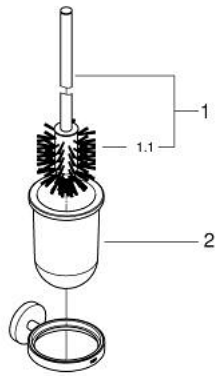

40 374 DA1 ESSENTIALS SET WC ČETKE

PRODUCT DESCRIPTION

- Colour: warm sunset
- material: glass / metal
- zidna ugradnja
- concealed fastening
- GROHE LongLife premaz
- suitable for screwing (including screws and dowels) or gluing (glue 40 915 000 sold separately)
- holding force: max. 5 kg
- the specified holding capacity is valid for static (slowly applied) load and intended use only

40 374 DA1 ESSENTIALS SET WC ČETKE

SPARE PARTS, новембар 2016 – now

1: Rezervna četka (Spare part-nr. 40392DA0)

1.1: Rezervna glava četke (Spare part-nr. 40791001)

2: Rezervna čaša (Spare part-nr. 40393000)