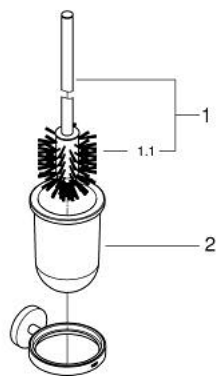

40 374 AL1 ESSENTIALS SET WC ČETKE

PRODUCT DESCRIPTION

- Colour: brushed hard graphite
- material: glass / metal
- zidna ugradnja
- concealed fastening
- GROHE LongLife premaz
- suitable for screwing (including screws and dowels) or gluing (glue 40 915 000 sold separately)
- holding force: max. 5 kg
- the specified holding capacity is valid for static (slowly applied) load and intended use only

40 374 AL1 ESSENTIALS SET WC ČETKE

SPARE PARTS, новембар 2016 – now

1: Rezervna četka (Spare part-nr. 40392AL0)

1.1: Rezervna glava četke (Spare part-nr. 40791001)

2: Rezervna čaša (Spare part-nr. 40393000)