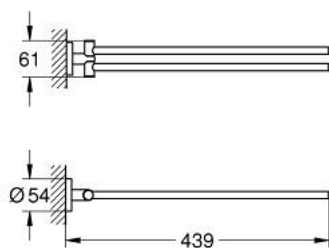

40 371 GL1 ESSENTIALS DRŽAČ PEŠKIRA

PRODUCT DESCRIPTION

- Colour: cool sunrise
- material: metal
- two arms, pivotable
- 439 mm
- concealed fastening
- GROHE LongLife premaz
- suitable for screwing (including screws and dowels)