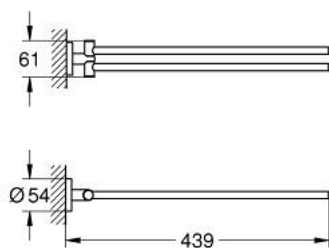

## 40 371 DL1 ESSENTIALS DRŽAČ PEŠKIRA

### PRODUCT DESCRIPTION

- Colour: brushed warm sunset
- material: metal
- two arms, pivotable
- 439 mm
- concealed fastening
- GROHE LongLife premaz
- suitable for screwing (including screws and dowels)