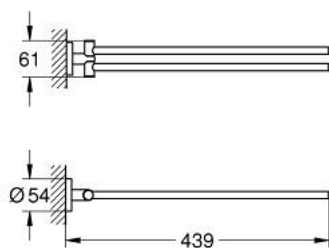

## 40 371 DA1 ESSENTIALS DRŽAČ PEŠKIRA

### PRODUCT DESCRIPTION

- Colour: warm sunset
- material: metal
- two arms, pivotable
- 439 mm
- concealed fastening
- GROHE LongLife premaz
- suitable for screwing (including screws and dowels)