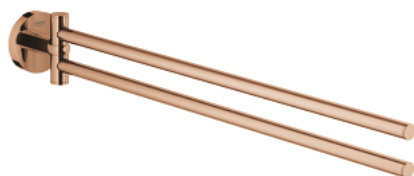

## 40 371 DA1 ESSENTIALS DRŽAČ PEŠKIRA

### PRODUCT DESCRIPTION

- Colour: warm sunset
- material: metal
- two arms, pivotable
- 439 mm
- concealed fastening
- GROHE LongLife premaz
- suitable for screwing (including screws and dowels)