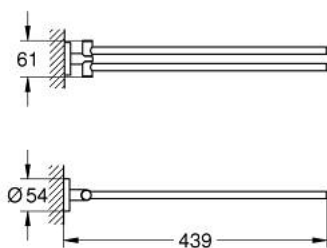

40 371 AL1 ESSENTIALS DRŽAČ PEŠKIRA

PRODUCT DESCRIPTION

- Colour: brushed hard graphite
- material: metal
- two arms, pivotable
- 439 mm
- concealed fastening
- GROHE LongLife premaz
- suitable for screwing (including screws and dowels)