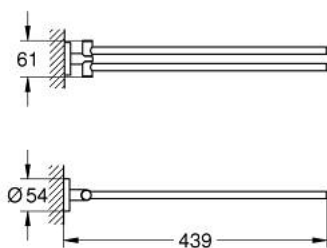

## 40 371 A01 ESSENTIALS DRŽAČ PEŠKIRA

### PRODUCT DESCRIPTION

- Colour: hard graphite
- material: metal
- two arms, pivotable
- 439 mm
- concealed fastening
- GROHE LongLife premaz
- suitable for screwing (including screws and dowels)