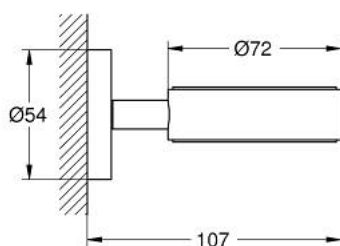

## 40 369 DL1 ESSENTIALS DRŽAČ

### PRODUCT DESCRIPTION

- Colour: brushed warm sunset
- material: metal
- fits to crystal glass (40 372 001)
- soap dish (40 368 xx1) or soap dispenser (40 394 xx1)
- concealed fastening
- GROHE LongLife premaz
- suitable for screwing (including screws and dowels) or gluing (glue 40 915 000 sold separately)
- holding force: max. 5 kg
- the specified holding capacity is valid for static (slowly applied) load and intended use only