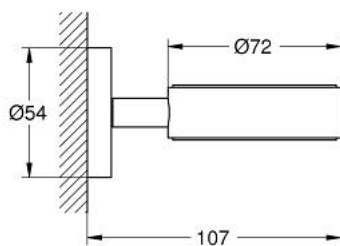

### PRODUCT DESCRIPTION

- Colour: chrome
- material: metal
- fits to crystal glass (40 372 001)
- soap dish (40 368 xx1) or soap dispenser (40 394 xx1)
- concealed fastening
- GROHE LongLife premaz
- suitable for screwing (including screws and dowels) or gluing (glue 40 915 000 sold separately)
- holding force: max. 5 kg
- the specified holding capacity is valid for static (slowly applied) load and intended use only