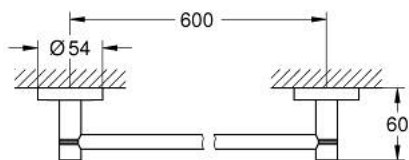

40 366 GN1 ESSENTIALS DRŽAČ ZA PEŠKIR

PRODUCT DESCRIPTION

- Colour: brushed cool sunrise
- material: metal
- 654 mm (drilling length 600 mm)
- concealed fastening
- GROHE LongLife premaz
- suitable for screwing (including screws and dowels) or gluing (glue 40 915 000 sold separately)
- holding force: max. 10 kg
- the specified holding capacity is valid for static (slowly applied) load and intended use only