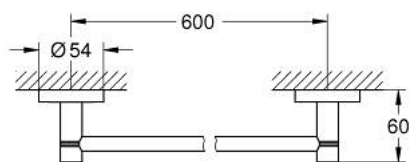

40 366 DA1 ESSENTIALS DRŽAČ ZA PEŠKIR

PRODUCT DESCRIPTION

- Colour: warm sunset
- material: metal
- 654 mm (drilling length 600 mm)
- concealed fastening
- GROHE LongLife premaz
- suitable for screwing (including screws and dowels) or gluing (glue 40 915 000 sold separately)
- holding force: max. 10 kg
- the specified holding capacity is valid for static (slowly applied) load and intended use only